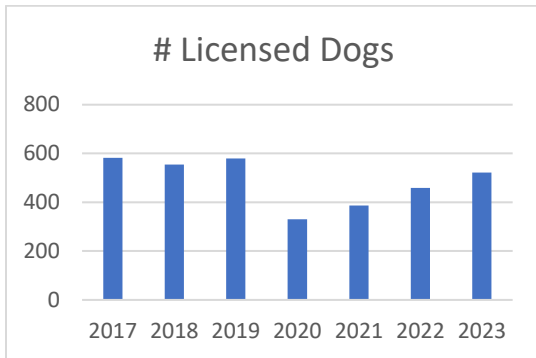

## Town Clerk Report: April to June 2023

### Licensing

- Dogs
  - o 521 licensed dogs so far this year (runs on a calendar year). Dog licenses are due by 4/1 so I expect only a small number of dogs to be licensed for the remainder of the year.
  - o 2019 saw 582 licenses issued, which dropped to 330 in 2020. We're slowly climbing back up to pre-pandemic levels.