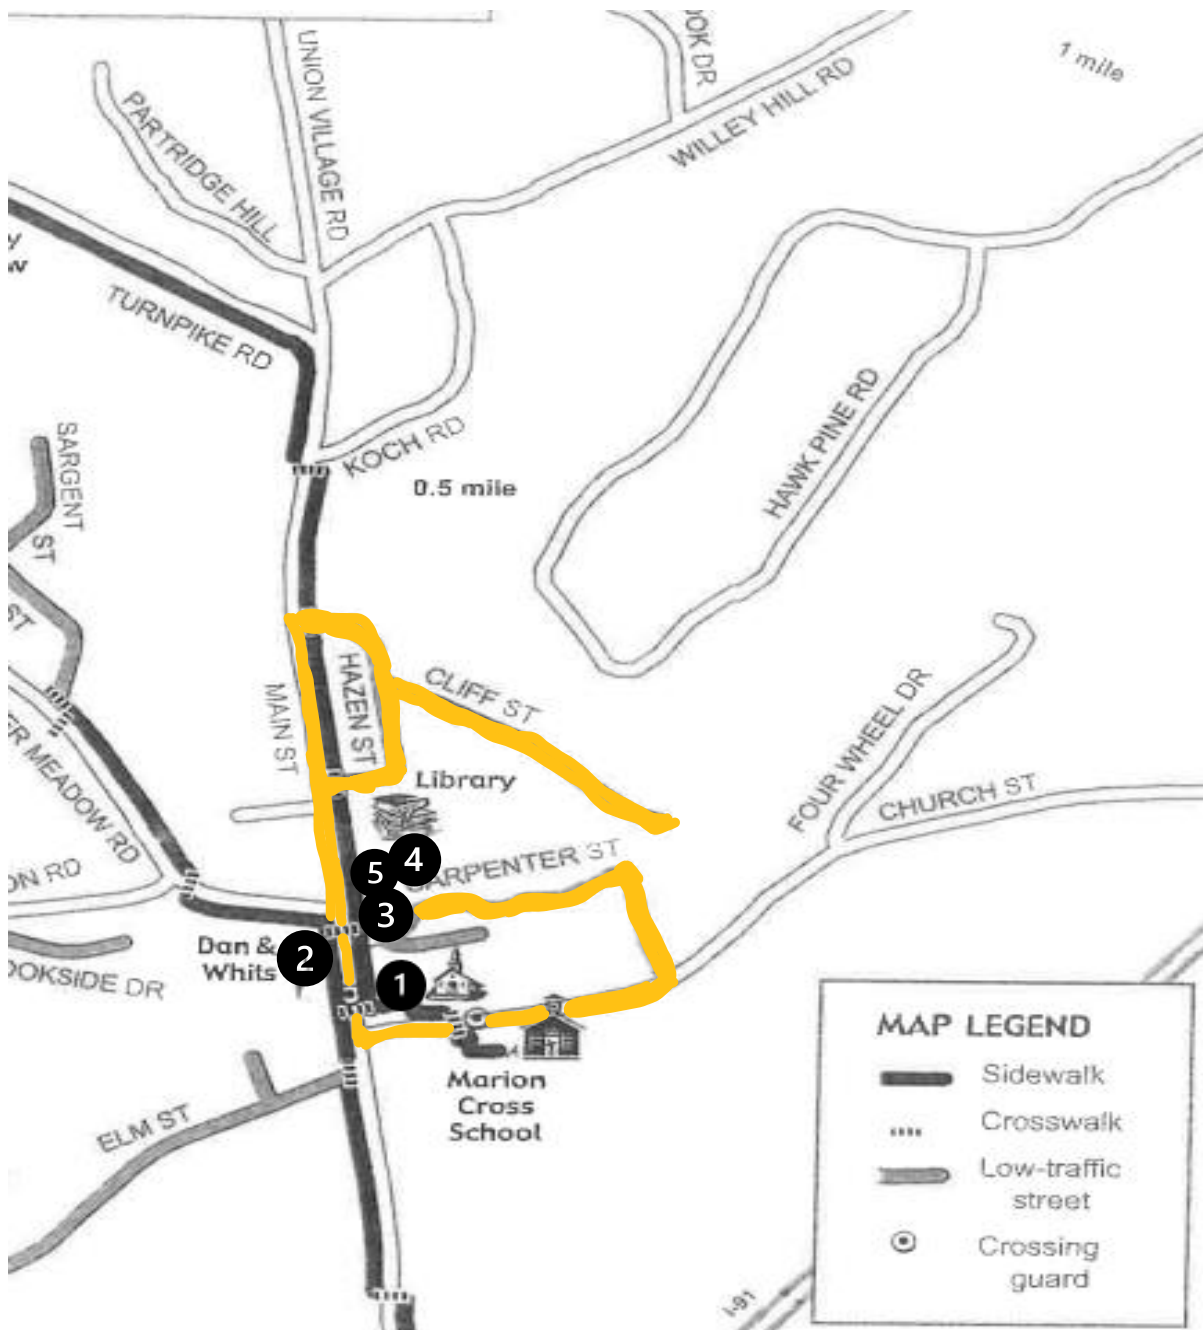

# Norwich Halloween Map 2023

*Trick-or-treating streets are highlighted*

- ① **Tracy Hall** - Family meet-up location (face painting from 3:15-4:00pm). Open 3:15-8:00pm
- ② **Norwich Inn** - Cookies, Cider and Halloween activities. 3:30-4:30pm
- ③ **Children's Art Studio** - Chimpanzee-themed event w/ Jane Goodall inspired slideshow 5-6:30pm
- ④ **Norwich Fire Station** - Hot dog Open House w/ Norwich Farm Creamery Cocoa - 4:30pm
- ⑤ **Norwich Grange** - The Norwich Community Collaborative hosts an event - 4:30-6:30pm
- ⑥ **Norwich Congregational Church** - "Halloween Hospitality" w/ soup, bread, & cider - 5-7pm

## NorWitchy Woods Walk

**Sunday, October 29<sup>th</sup> – 1:00-3:00pm – Norwich Nature Area**

This year's partners include Dan & Whit's General Store, the Norwich Fire Department and Support Team, Norwich Police Department, Norwich Lions Club, Norwich Public Library, Norwich Women's Club, King Arthur Baking, Marion Cross School staff, Richmond Middle School Student Council, Youth-in-Action, Upper Valley Land Trust and Upper Valley Trails Alliance. Register online

## Halloween

**Tuesday, October 31<sup>st</sup> - 3:15-8:00pm – (map & locations on reverse side)**

*To accommodate family scheduling, the Tracy Hall gym will be open for families to meet up after school and get ready for the evening. Parents are welcome to drop off costumes in the morning and return after school for the costume switch and school bag pick up. Tracy Hall will remain open until 8:00pm, offering bathrooms, water and a warming area.*

## **Activities Around Town**

**3:15-4:15pm** – Costume switches and face painting at Tracy Hall

**3:30-4:30pm** – The Norwich Inn (325 Main Street) starts your evening with cider, hot chocolate, and cookies!