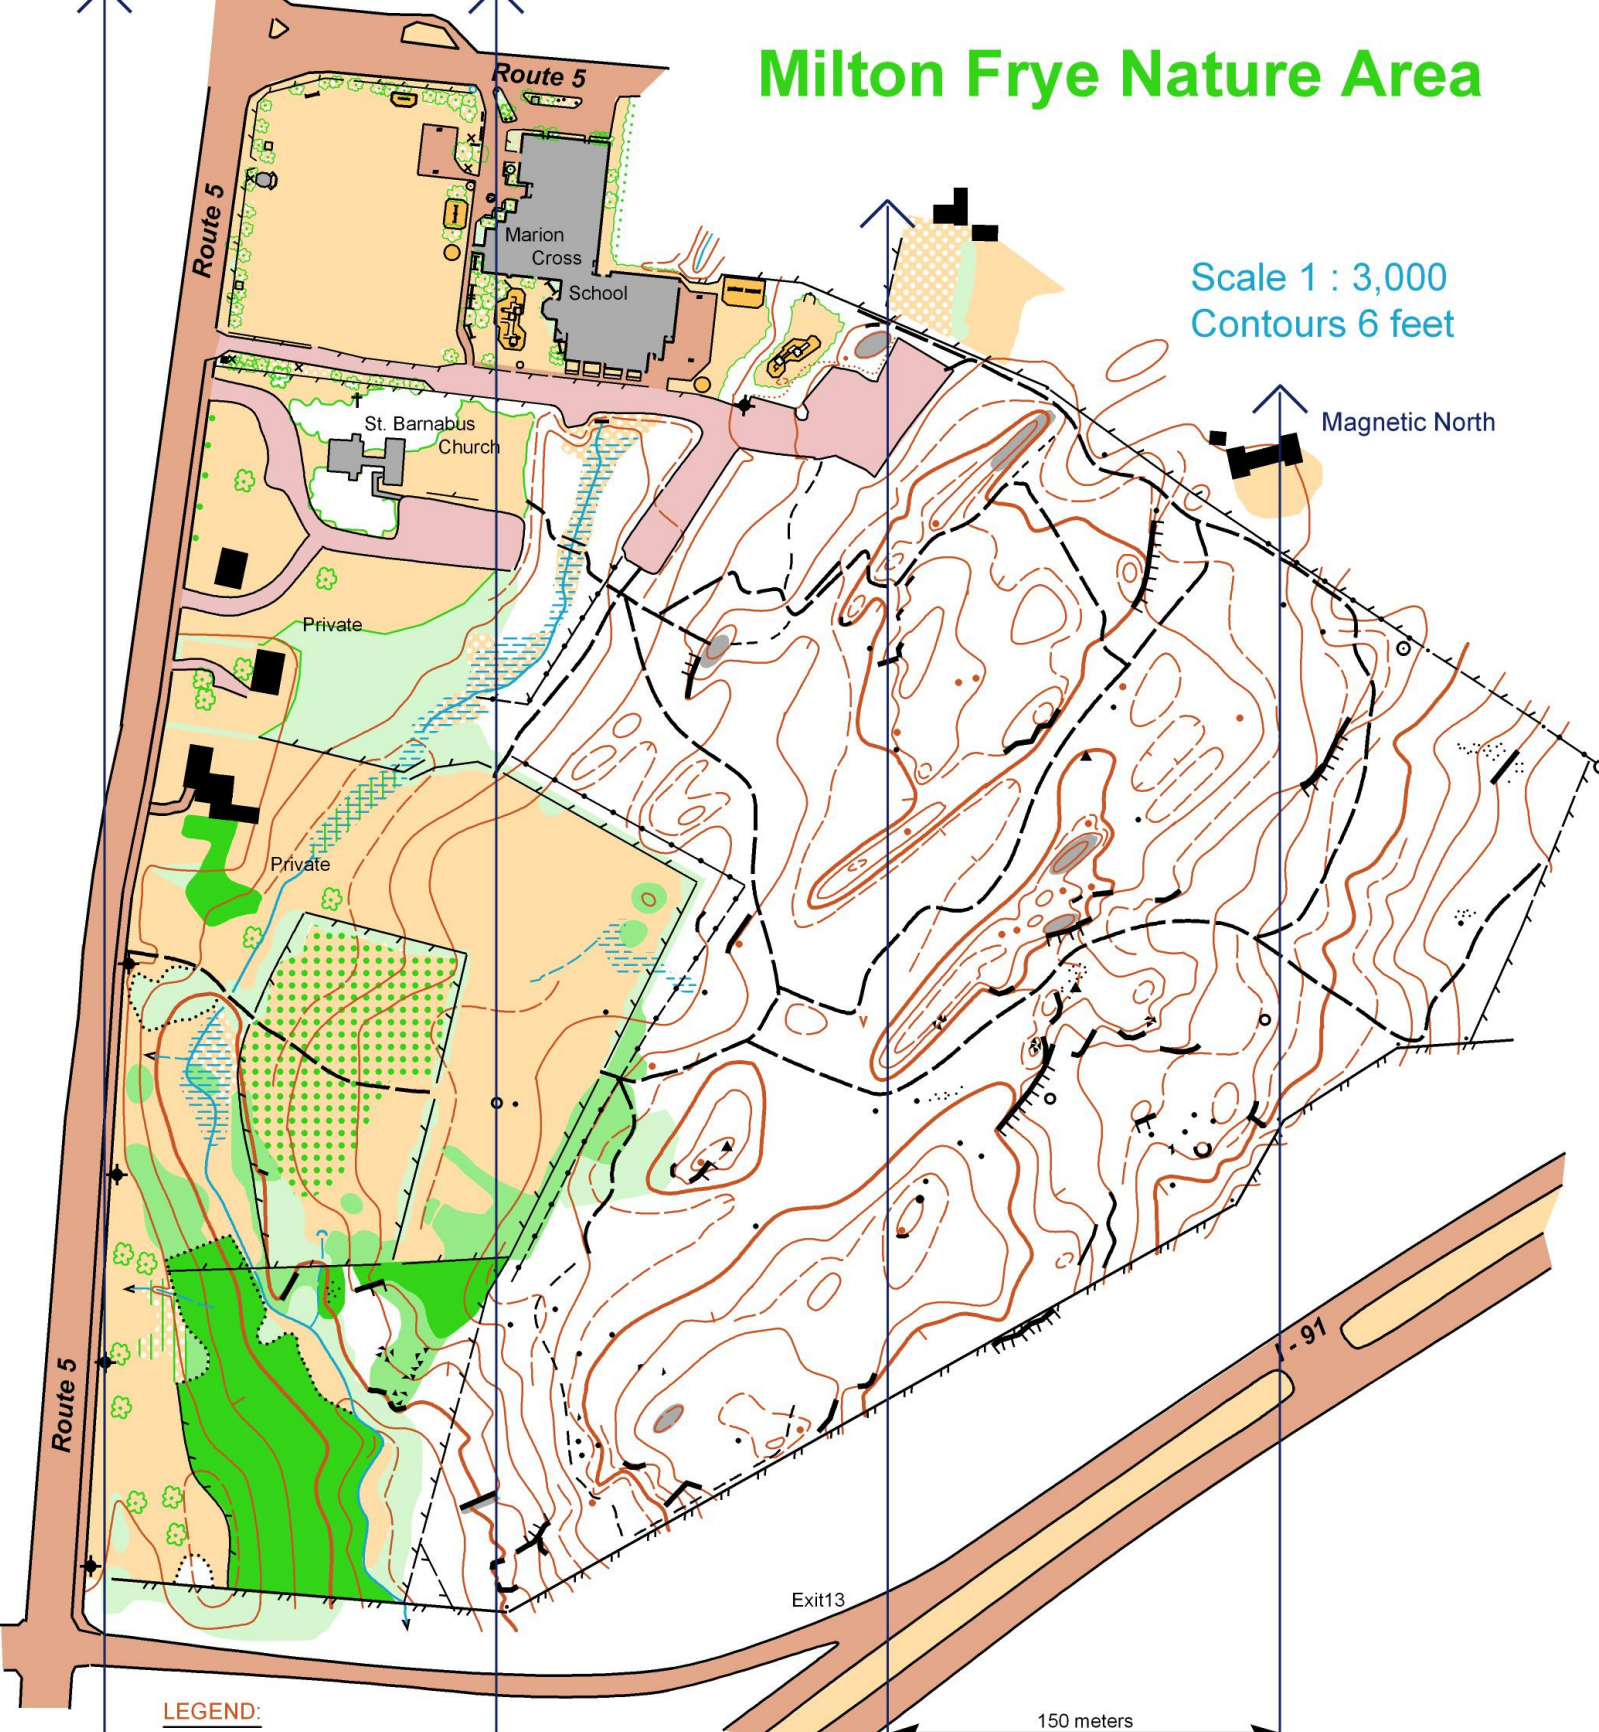

# Milton Frye Nature Area

Scale 1 : 3,000  
Contours 6 feet

Magnetic North

**LEGEND:**

- |  |                         |  |                              |  |                             |
|--|-------------------------|--|------------------------------|--|-----------------------------|
|  | Contour Line, Form Line |  | Open Field, Rough Open       |  | Fence, High Fence           |
|  | Knoll, Small, Rocky     |  | Undergrowth, Blow Down Trees |  | Stone Wall, Ruined          |
|  | Pit                     |  | Orchard, Tree                |  | Trail, Indistinct           |
|  | Stream, Intermittent    |  | Vegetation Boundary          |  | Cliff, High, Bare Rock      |
|  | Marsh, Spring           |  | Forest, Thick Forest         |  | Boulders Large, Small       |
|  |                         |  | Very Thick Forest            |  | Boulder Cluster, Cairn      |
|  |                         |  | Asphalt, Gravel              |  | Stony Ground, Boulder Field |
|  |                         |  | Large Structure, House       |  | Man Made Object             |
|  |                         |  |                              |  | Lamp Post, Pipe             |